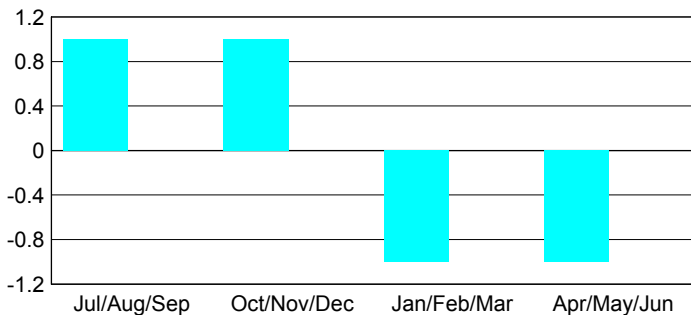

**MEMBERSHIP**

Month	Net Memb Goal	Actual New Memb	Actual Dropped Memb	Gain/Loss of Memb
<b>2012-2013</b>				
Jul/Aug/Sep	0	87	100	-13
Oct/Nov/Dec	0	80	82	-2
Jan/Feb/Mar	0	94	67	27
Apr/May/June	0	72	56	16
<b>Totals</b>	<b>0</b>	<b>333</b>	<b>305</b>	<b>28</b>

**Club Results 2012-2013**  
Goal, New, Dropped, Gain/Loss

**Membership Results 2012-2013**  
Goal, New, Dropped, Gain/Loss

**YTD Status Quo Clubs 2012-2013**

Status Quo Clubs Compared to Status Quo Members

**Gender Comparison 2012-2013**

**Club Gain/Loss 2012-2013**

**Membership Gain/Loss 2012-2013**