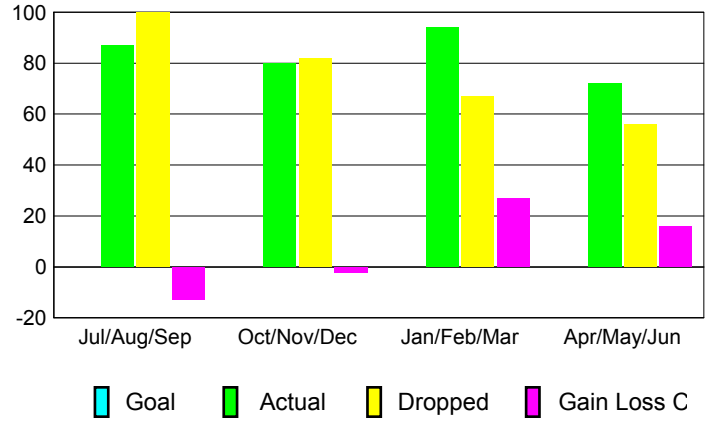

Membership Results 2012-2013
Goal, New, Dropped, Gain/Loss