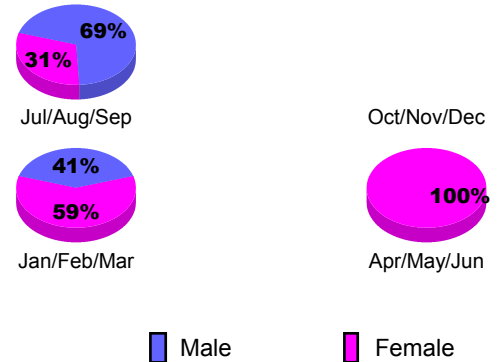

**MEMBERSHIP**

Month	Net Memb Goal	Actual New Memb	Actual Dropped Memb	Gain/Loss of Memb
<b>2012-2013</b>				
Jul/Aug/Sep	0	87	100	-13
Oct/Nov/Dec	0	80	82	-2
Jan/Feb/Mar	0	94	67	27
Apr/May/June	0	72	56	16
<b>Totals</b>	<b>0</b>	<b>333</b>	<b>305</b>	<b>28</b>

**Club Results 2012-2013**  
Goal, New, Dropped, Gain/Loss

**Membership Results 2012-2013**  
Goal, New, Dropped, Gain/Loss

**YTD Status Quo Clubs 2012-2013**

Status Quo Clubs Compared to Status Quo Members

**Gender Comparison 2012-2013**

**Club Gain/Loss 2012-2013**

**Membership Gain/Loss 2012-2013**