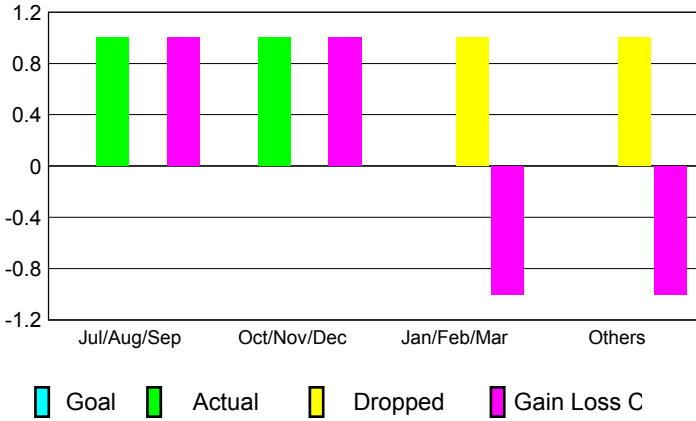

GMT: **MICHAEL BUTLER**

Location: **TEXAS**

GMT CA: **1**

CLUBS

Month	New Club Goal	Actual New Clubs	Actual Dropped Clubs	Gain/Loss of Clubs
2012-2013				
Jul/Aug/Sep	0	1	0	1
Oct/Nov/Dec	0	1	0	1
Jan/Feb/Mar	0	0	1	-1
Apr/May/June	0	0	1	-1
Totals	0	2	2	0

MEMBERSHIP

Month	Net Memb Goal	Actual New Memb	Actual Dropped Memb	Gain/Loss of Memb
2012-2013				
Jul/Aug/Sep	0	87	100	-13
Oct/Nov/Dec	0	80	82	-2
Jan/Feb/Mar	0	94	67	27
Apr/May/June	0	72	56	16
Totals	0	333	305	28

Club Results 2012-2013
Goal, New, Dropped, Gain/Loss